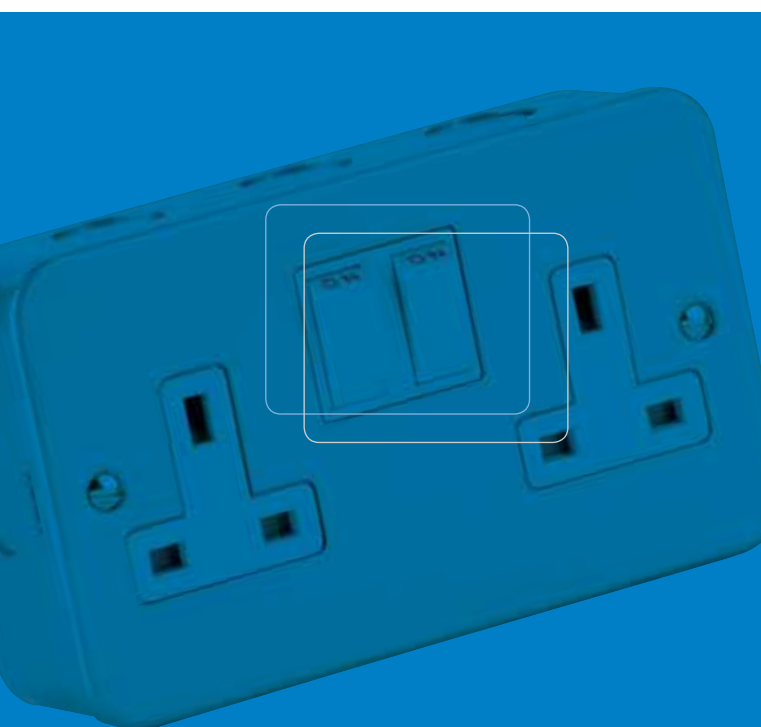

**METAL CLAD 10 AMP  
3 GANG SWITCH**

Code	Description
MC4000	2 Way Switch
Box QTY (Inner/Outer)	10/100
Price List Page No.	11

Metal Range :  
**BLANK PLATES & BOXES**

**METAL CLAD  
BLANK PLATE**

Code	Description
MC8500	Single Blank Plate
Box QTY (Inner/Outer)	20/400
Price List Page No.	11