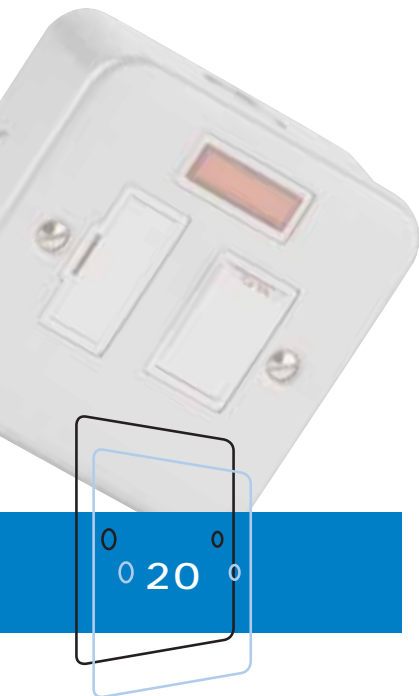

**METAL CLAD 13 AMP
CONNECTION UNIT**

Code	Description
MC6300F	Switched Fused Spur Unit & Front Flex Outlet

Box QTY (Inner/Outer)	10/100	Price List Page No.	11

Metal Range :
20 AMP DOUBLE POLE SWITCHES