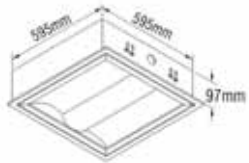

- Input:**
- AC230V/50-60Hz
- Lamp:**
- 4x14W
- Control Gear:**
- H.F.Electronic
- Standard Configuration:**
- CAT2 Louvre
  - Built-in Electronic Ballasts
  - Suitable for standard 600 x 600mm grid

- Input:**
- AC230V/50-60Hz
- Lamp:**
- 55W PL
- Control Gear:**
- H.F.Electronic
- Standard Configuration:**
- Direct / Indirect
  - Perforated Panel
  - Built-in Electronic Ballasts
  - Suitable for standard 600 x 600mm grid