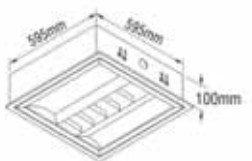

1. **Input:**
2. AC230V/50-60Hz
3. **Lamp:**
4. 55W PL
5. **Control Gear:**
6. H.F.Electronic
7. **Standard Configuration:**
8. Direct/Indirect
   - CAT2 Louvre
   - Built-in Electronic Ballasts
   - Suitable for standard 600 x 600mm grid

2X55W MODULAR FITTINGS	
Code	Description
MRE255PLHF	2x55W PL
MRE255PLEMHF	2x55W PL Emergency Version
Info:	Lamps not included. Requires 2x55W 4-Pin PL Tubes (PL55W4P) See page ??
Box Quantity	1
Price List Page No.	36

SURFACE MOUNTED FLUORESCENT FITTINGS	
Code	Description
5FTFLW	2 x 58W 5FT Fluorescent Fitting - White
5FTFLG	2 x 58W 5FT Fluorescent Fitting - Grey
Info:	Requires 2 x 58W T8 Fluorescent Tubes Lux Levels: 510Lux at 1m 250Lux at 1.5m Standard louvre (Not CAT2). Can be surfaced mounted or suspended by chain (not supplied)
Box QTY	1
Price List Page No.	36

NOTE: ALL TECHNICAL INFORMATION IS TO BE USED AS A GUIDELINE ONLY