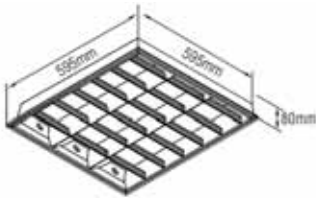

1. **Input:**
2. AC230V/50-60Hz
3. **Lamp:**
4. 4x18W
5. **Control Gear:**
6. H.F.Electronic
7. **Standard Configuration:**
8. CAT2 Louvre
   - Built-in Electronic Ballasts
   - Suitable for standard 600 x 600mm grid

4X18W MODULAR FITTINGS	
Code	Description
MRB418HF	4x18W T8
MRB418EMHF	4x18W T8 Emergency Version
Info:	Lamps not included. Requires 4x2ft 18W T8 Tubes
Box Quantity	1 Price List Page No. 36

4X36W MODULAR FITTINGS	
Code	Description
MRA436HF	4x36W T8
MRA436EMHF	4x36W T8 Emergency Version
Info:	Lamps not included. Requires 4x4ft 36W T8 Tubes
Box Quantity	1 Price List Page No. 36

1. **Input:**
2. AC230V/50-60Hz
3. **Lamp:**
4. 4x36W
5. **Control Gear:**
6. H.F.Electronic
7. **Standard Configuration:**
8. CAT2 Louvre
   - Built-in Electronic Ballasts
   - Suitable for standard 600 x 1200mm grid