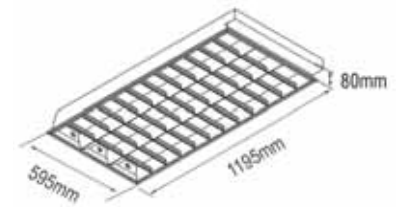

1. **Input:**
2. AC230V/50-60Hz
3. **Lamp:**
4. 4x18W
5. **Control Gear:**
6. H.F.Electronic
7. **Standard Configuration:**
8. CAT2 Louvre
   - Built-in Electronic Ballasts
   - Suitable for standard 600 x 600mm grid

4X18W MODULAR FITTINGS	
Code	Description
MRB418HF	4x18W T8
MRB418EMHF	4x18W T8 Emergency Version
Info:	Lamps not included. Requires 4x2ft 18W T8 Tubes
Box Quantity	1 Price List Page No. 36

4X36W MODULAR FITTINGS	
Code	Description
MRA436HF	4x36W T8
MRA436EMHF	4x36W T8 Emergency Version
Info:	Lamps not included. Requires 4x4ft 36W T8 Tubes
Box Quantity	1 Price List Page No. 36

1. **Input:**
2. AC230V/50-60Hz
3. **Lamp:**
4. 4x36W
5. **Control Gear:**
6. H.F.Electronic
7. **Standard Configuration:**
8. CAT2 Louvre
   - Built-in Electronic Ballasts
   - Suitable for standard 600 x 1200mm grid