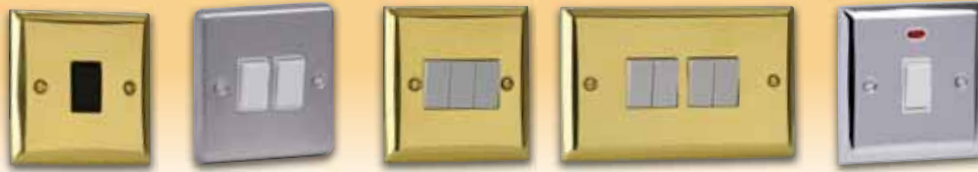

Classic Range :
SWITCHES

Description	Victorian	Georgian	Mirror Chrome	Brushed Chrome
10 Amp 1 Gang 2-Way Plate Switch	V2000	G2000	C2000	C2000BR
10 Amp 1 Gang Intermediate Switch	V2020	G2020	C2020	C2020BR
10 Amp 2 Gang 2-Way Plate Switch	V3000	G3000	C3000	C3000BR
10 Amp 3 Gang 2-Way Plate Switch	V4000	G4000	C4000	C4000BR
10 Amp 4 Gang 2-Way Plate Switch	V4100	G4100	C4100	C4100BR
20 Amp Switch Double Pole & Neon	V8000N	G8000N	C8000N	C8000BR

Box Quantity **1** Price List Page No. **20-21**

Classic Range :
FAN ISOLATOR SWITCHES

Code	Description
V1100	10 Amp Victorian
G1100	10 Amp Georgian
C1100	10 Amp Mirror Chrome
C1100BR	10 Amp Brushed Chrome

Box Quantity **1** Price List Page No. **20-21**

Classic Range

Victorian Brass
- with White or Black Inserts*

Georgian Brass
- with White or Black Inserts*

Mirror Chrome
- with White or Black Inserts*

Brushed Chrome
- with White or Black Inserts*

Classic Range :
CLASSIC SWITCHES

Description	Victorian	Georgian	Mirror Chrome	Brushed Chrome
Classic Switch 1 Gang 2 Way	V2030	G2030	C2030	C2030BR
Classic Switch 2 Gang 2 Way	V3030	G3030	C3030	C3030BR

Box Quantity **1** Price List Page No. **20-21**