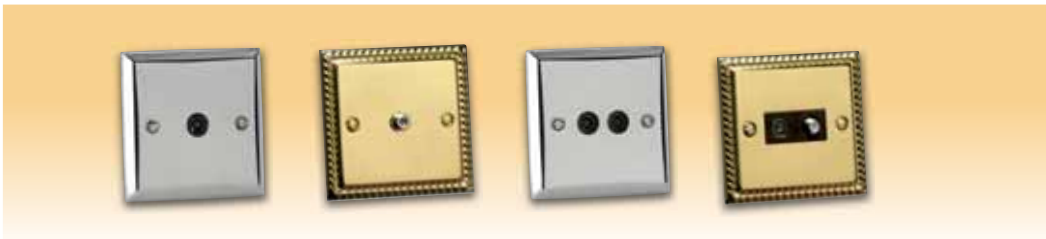

Classic Range :
CO-AXIAL SOCKETS

Description	Victorian	Georgian	Mirror Chrome	Brushed Chrome	Brushed Chrome
Co-Axial Single Socket	V0100	G0100	C0100	C0100BR	C7000BR
Co-Axial Single Isolated Socket	V0120	G0120	C0120	C0120BR	C9000BR
Satellite Single Socket	V0140	G0140	C0140	C0140BR	C7200BR
Co-Axial Double Socket	V0110	G0110	C0110	C0110BR	
Satellite & Co-Axial Double Socket	V0111	G0111	C0111	C0111BR	

Box Quantity **1** Price List Page No. **20-21**